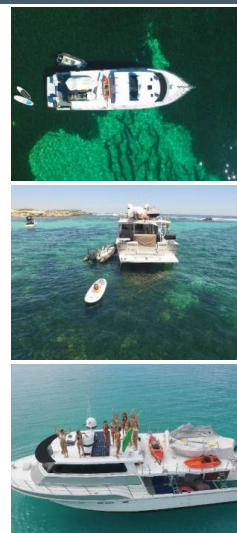

Westcoaster 60 Motoryacht (2004)

Westcoaster 60

—
On request

Basic data

Type: Motoryacht
Year : 2004
Length: 18.00 m
Location: Washington (Australia)
Name: -
Flag: -
Shipyard: Westcoaster
Material: Fibreglass