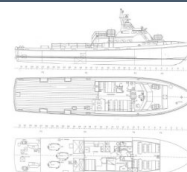

Commercial Crew Boat N.3

Power boat (1980)

Commercial Crew Boat N.3

400.000 €

Basic data

Type: Power boat
Year : 1980
Length: 30.42 m
Location: 0 (Italy)
Name: -
Flag: -
Shipyard: Commercial
Material: Aluminium

Dimensions

Beam: 6.57 m
Draft: -
Ballast: -
Displacement: -

Capacity

Cabins: -
Berths: -
Heads: -
Water capacity: -

Yacht Studio Ltd
info@yachtstudio.it - +39 3481571662
<https://inautia.com>