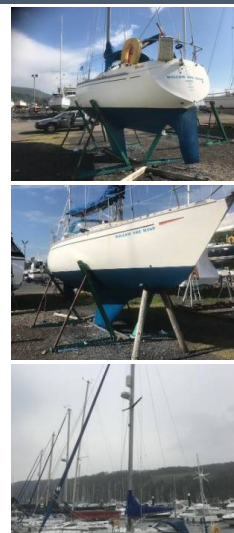

## Seamaster 925

Sailing cruiser (1980)

## Seamaster 925

16.763 €

### Basic data

**Type:** Sailing cruiser  
**Year :** 1980  
**Length:** 8.40 m  
**Location:** Dumfriesshire (United Kingdom)  
**Name:** Willow the Wisp  
**Flag:** United Kingdom  
**Shipyard:** Seamaster  
**Material:** Fibreglass

### Dimensions

**Beam:** 3.0 m  
**Draft:** 1.5 m  
**Ballast:** 1270 Kg  
**Displacement:** 3175 Kg